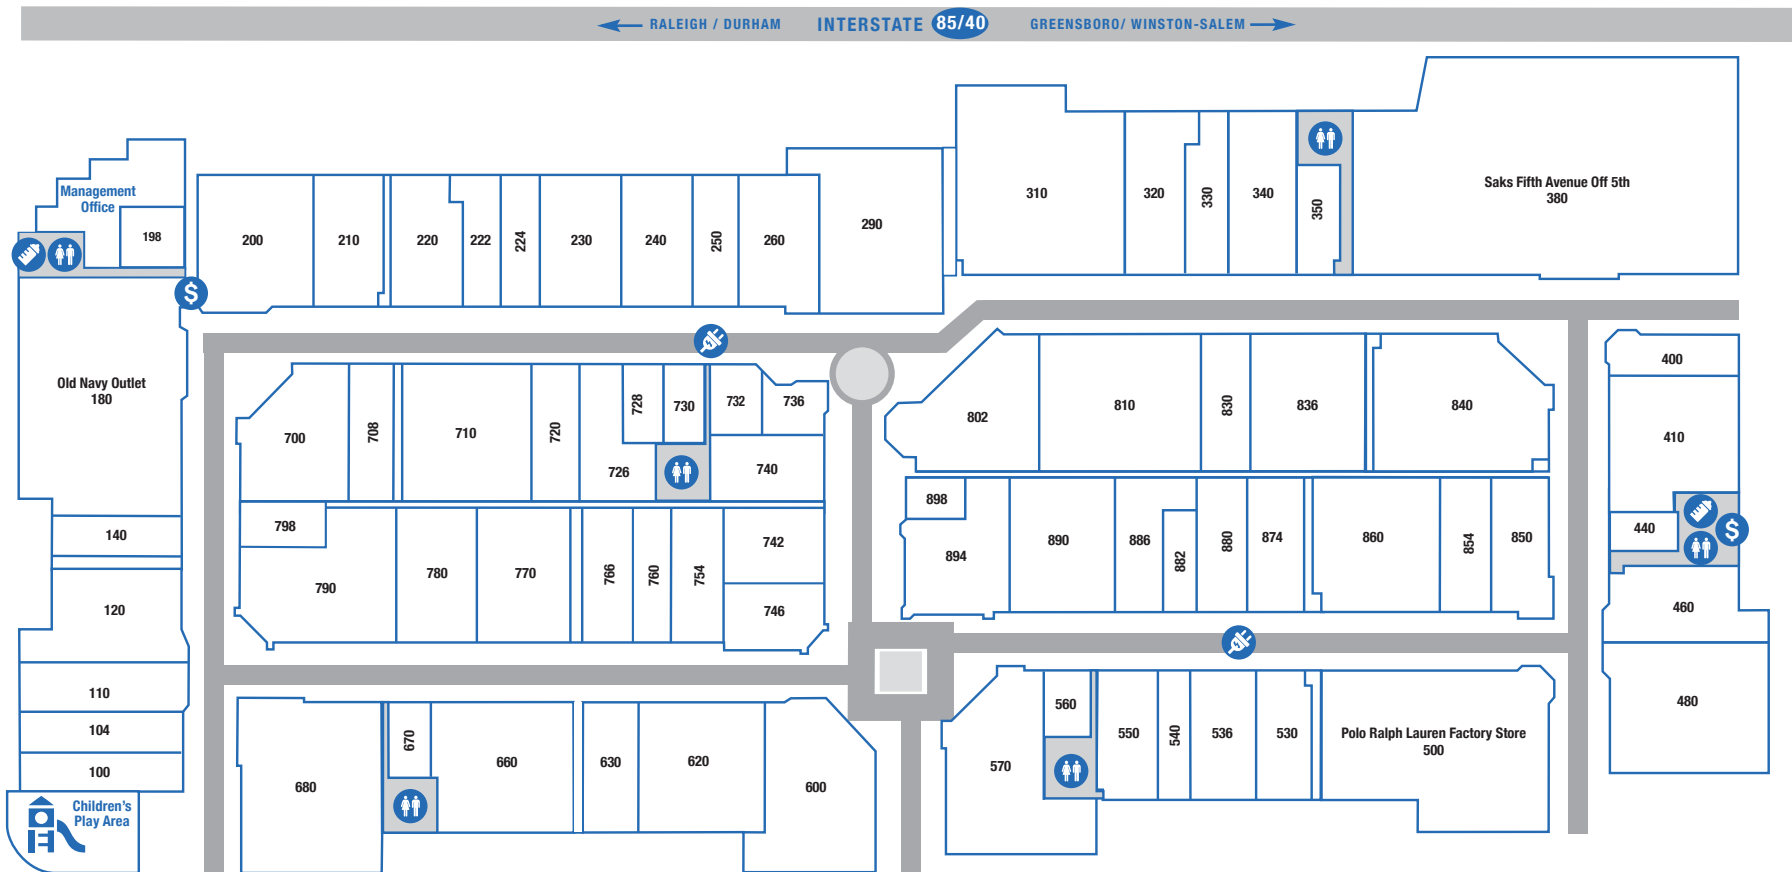

CENTER MAP

Restrooms

Mothers' Room

ATM

Charging Station

ACCESSORIES & JEWELRY

110	Aerie	(919) 568-4203
836	American Eagle Outfitters	(919) 304-0560
780	Ann Taylor Factory Store	(919) 304-2572
670	Claire's	(919) 563-0139
894	Coach	(919) 304-1291
710	Columbia Factory Store	(919) 563-2962
630	Crocs	(984) 201-6164
830	Francesca's	(984) 203-3001
410	Guess Factory Store	(919) 563-2344
890	J.Crew Crewcuts Factory	(919) 304-2834
736	Jared Vault	(919) 563-2471
760	Johnston & Murphy	(919) 563-2826
726	Kate Spade New York	(919) 304-0099
746	Kay Jewelers Outlet	(919) 304-1650
440	Lids	(984) 290-1051
802	Michael Kors	(919) 304-2360
330	Oakley	(919) 304-2440
180	Old Navy Outlet	(919) 304-0653
860	Palmetto Moon	(984) 983-7282
732	Pandora	(336) 738-3334
500	Polo Ralph Lauren	(919) 304-2121
200	Puma Outlet	(984) 426-1121
380	Saks OFF 5TH	(919) 563-6006
766	Samsonite Factory Outlet	(919) 563-1518
250	Simply Southern	(919) 304-0973
560	Sunglass Hut	(919) 563-0098
898	Sunglass Hut	(919) 304-1118
220	Tory Burch	(919) 563-0079
740	Vera Bradley	(919) 568-0707

754	Lucky Brand Jeans	(919) 563-2630
802	Michael Kors	(919) 304-2360
310	Nike Factory Store	(919) 563-2172
330	Oakley	(919) 304-2440
180	Old Navy Outlet	(919) 304-0653
860	Palmetto Moon	(984) 983-7282
500	Polo Ralph Lauren	(919) 304-2121
200	Puma Outlet	(984) 426-1121
770	Rue21	(919) 304-3111
380	Saks OFF 5TH	(919) 563-6006
250	Simply Southern	(919) 304-0973
240	Skechers	(919) 304-1671
460	Talbots Outlet	(919) 563-0160
570	Tommy Hilfiger	(919) 304-2600
220	Tory Burch	(919) 563-0079
810	Under Armour	(919) 241-5894
224	Uniform Destination	(919) 563-1320
700	Vans Outlet	(919) 304-0226
210	Vineyard Vines	(919) 563-2804

660	Rack Room Shoes	(919) 563-2027
380	Saks OFF 5TH	(919) 563-6006
240	Skechers	(919) 304-1671
720	Sperry	(984) 203-3101
220	Tory Burch	(919) 563-0079
810	Under Armour	(919) 241-5894
700	Vans Outlet	(919) 304-0226