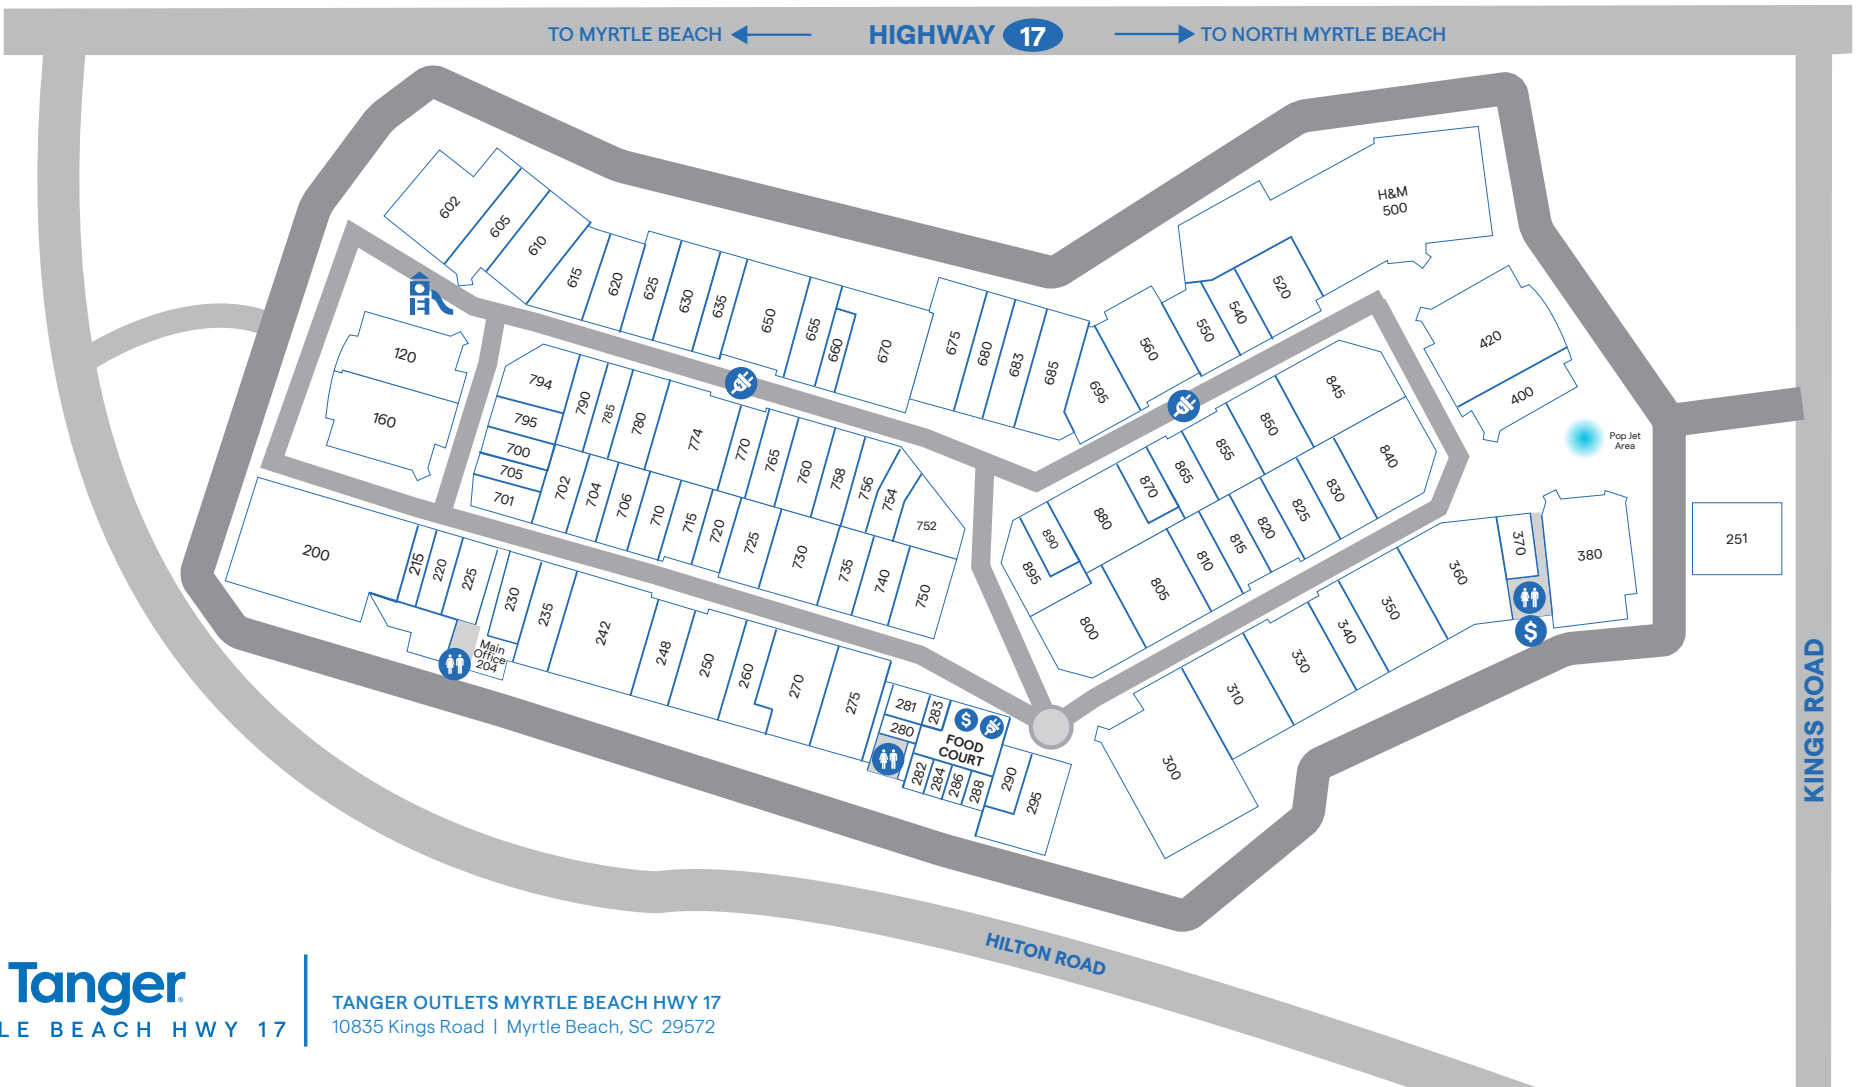

CENTER MAP

Restrooms

ATM

Charging Station

TO MYRTLE BEACH ←

HIGHWAY 17

→ TO NORTH MYRTLE BEACH

ACCESSORIES & JEWELRY

CHILDREN'S APPAREL

845	Adidas	(843) 913-4145
730	Carter's Oshkosh	New (843) 358-9922
350	Columbia Factory Store	(843) 213-3084
520	Disney Outlet	(843) 449-0129
160	Gap Factory	(843) 497-0273
500	H&M	(855) 466-7467
805	Hanes	(843) 449-6638
675	J.Crew Crewcuts Factory	(843) 213-0240
840	Nautica Factory Store	(843) 449-6655
300	Old Navy Outlet	(843) 449-1432
420	Polo Ralph Lauren	(843) 449-7074
774	Quiet Storm Surf Shop	(843) 449-4577
830	Vineyard Vines	(843) 213-0624