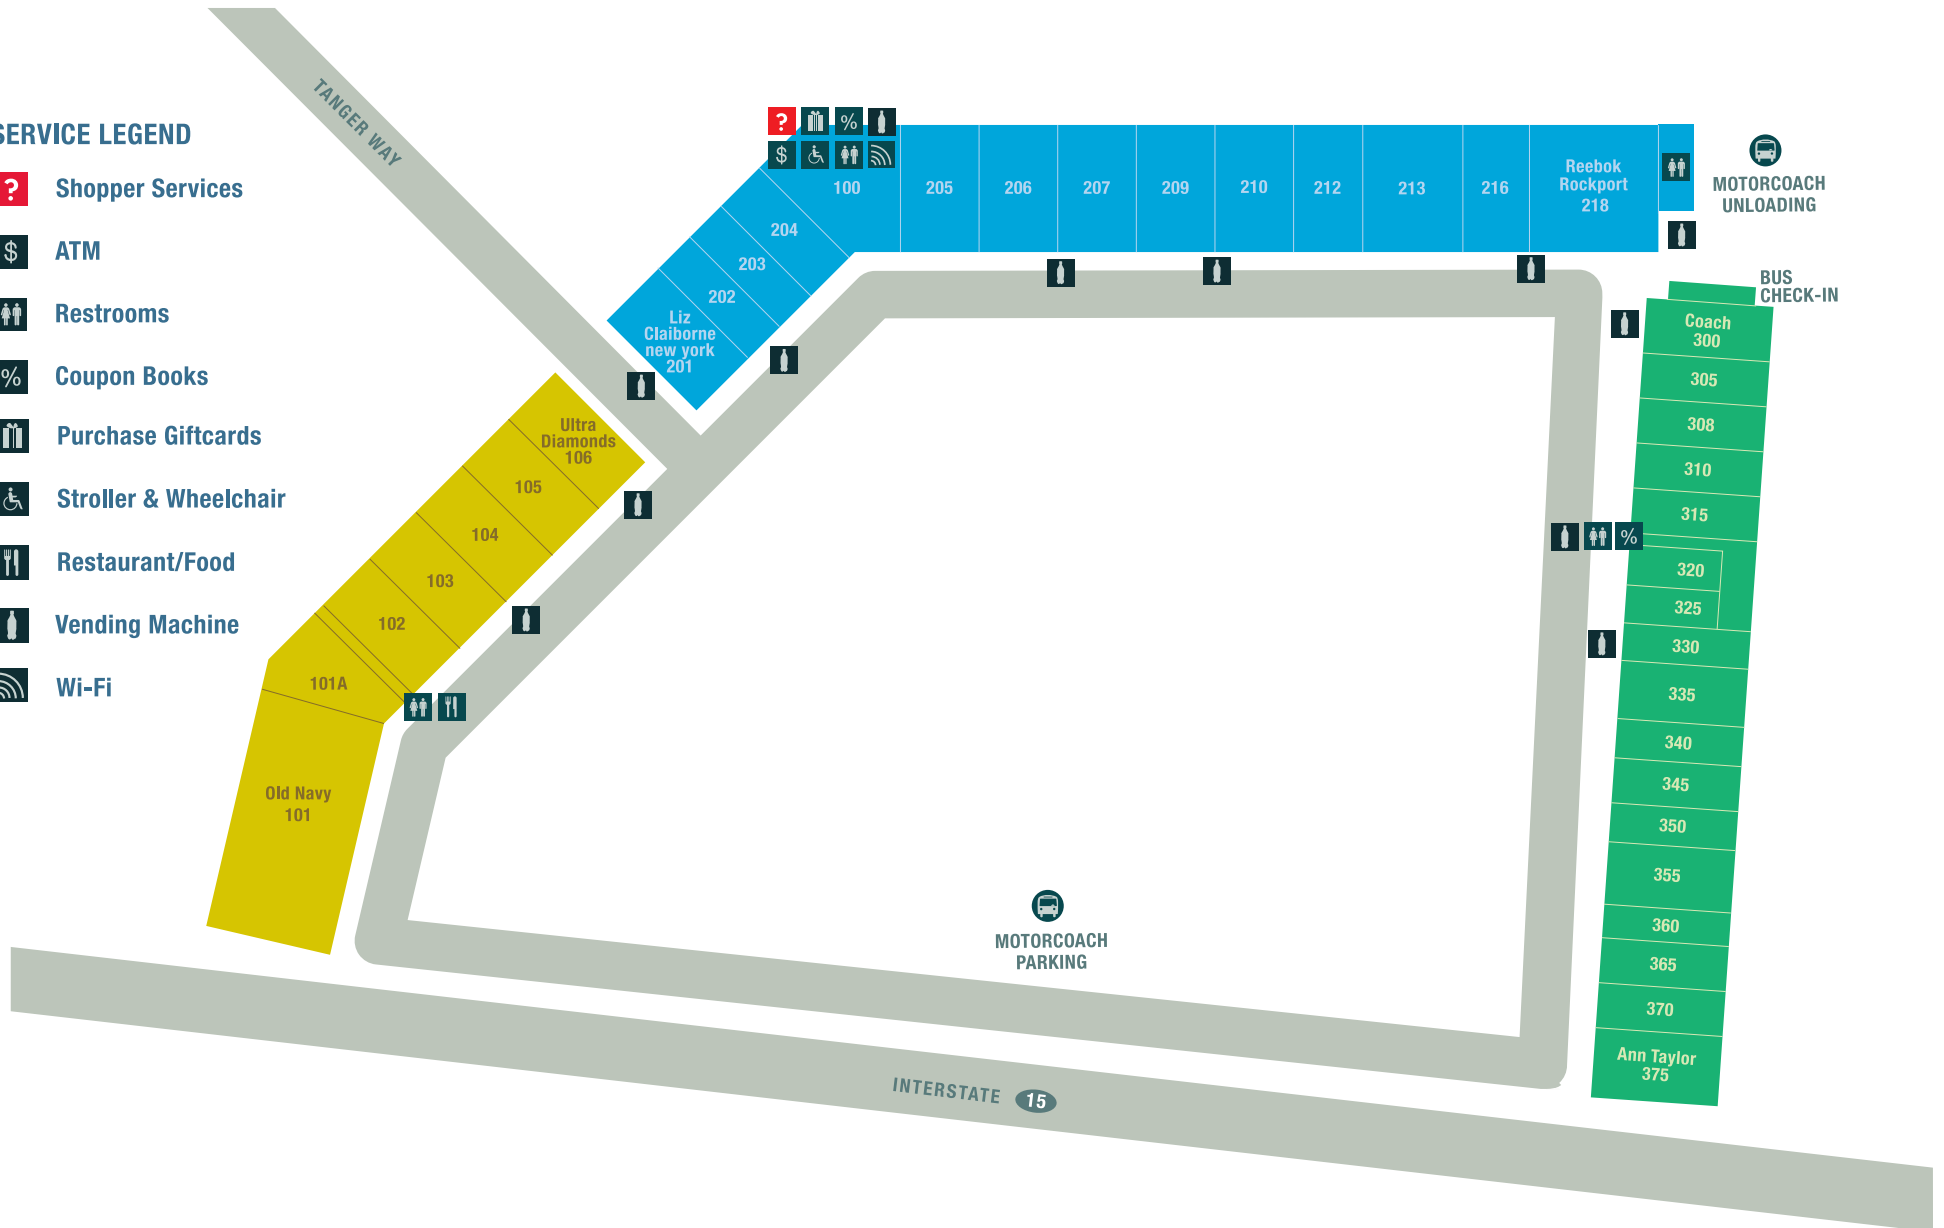

## SERVICE LEGEND

 **Shopper Services**

 **ATM**

 **Restrooms**

 **Coupon Books**

 **Purchase Giftcards**

 **Stroller & Wheelchair**

 **Restaurant/Food**

 **Vending Machine**

 **Wi-Fi**

Store Name	Suite	Phone
Aeropostale	345	(760) 253-9999
Aldo	315	(760) 253-7501
All About Dogs	101A	(760) 253-9895
American Eagle Outfitters	355	(760) 253-3052
Ann Taylor Factory Store	375	(760) 253-4068
Bally	105	(760) 253-3992
Banana Republic Factory Store	305	(760) 253-4726
Bass	207	(760) 253-5966
California Welcome Center	100	(760) 253-4782
Calvin Klein	330	(760) 253-4654
Claire's	325	(760) 253-5279
Coach Factory	300	(760) 253-2772
Designer Fragrances & Cosmetic Co.	370	(760) 253-2709
Dreyer's Grand Ice Cream	101A	(760) 253-9895
Gap Outlet	102	(760) 253-7003
GUESS Factory Store	103	(760) 253-7001
Gymboree Outlet	365	(760) 253-2972
Jammin Juice & Java	101A	(760) 253-9895
Kenneth Cole	310	(760) 253-3900
Kitchen Collection	205	(760) 253-2185
Liz Claiborne new york	201	(760) 253-3115
Lucky Brand Jeans	335	(760) 253-4865
Maidenform Outlet Stores	104	(760) 253-5057
Michael Kors	212	(760) 253-3200
Nautica	216	(760) 253-2020
Nine West Outlet	203	(760) 253-3025
Old Navy	101	(760) 253-7673
Perfumania	202	(760) 253-2440
Pizza Outlet	101A	(760) 253-9895
Polo Ralph Lauren Factory Store	213	(760) 253-5333
Quiksilver Factory Stores	204	(760) 253-5001
Reebok	218	(760) 253-4303
Rockport	218	(760) 253-4351
Samsonite Company Stores	340	(760) 253-4300
Skechers	350	(760) 253-3707

Store Name	Suite	Phone
Sub King	101A	(760) 253-9895
Sunglass Hut	320	(760) 253-7252
Timberland Factory Store	209	(760) 253-3894
Tommy Hilfiger Company Stores	210	(760) 253-2888
Totes / Sunglass World	308	(760) 253-2092
Ultra Diamonds	106	(760) 253-1135
Van Heusen	206	(760) 253-5983
Wilsons Leather Outlet	360	(760) 253-5000