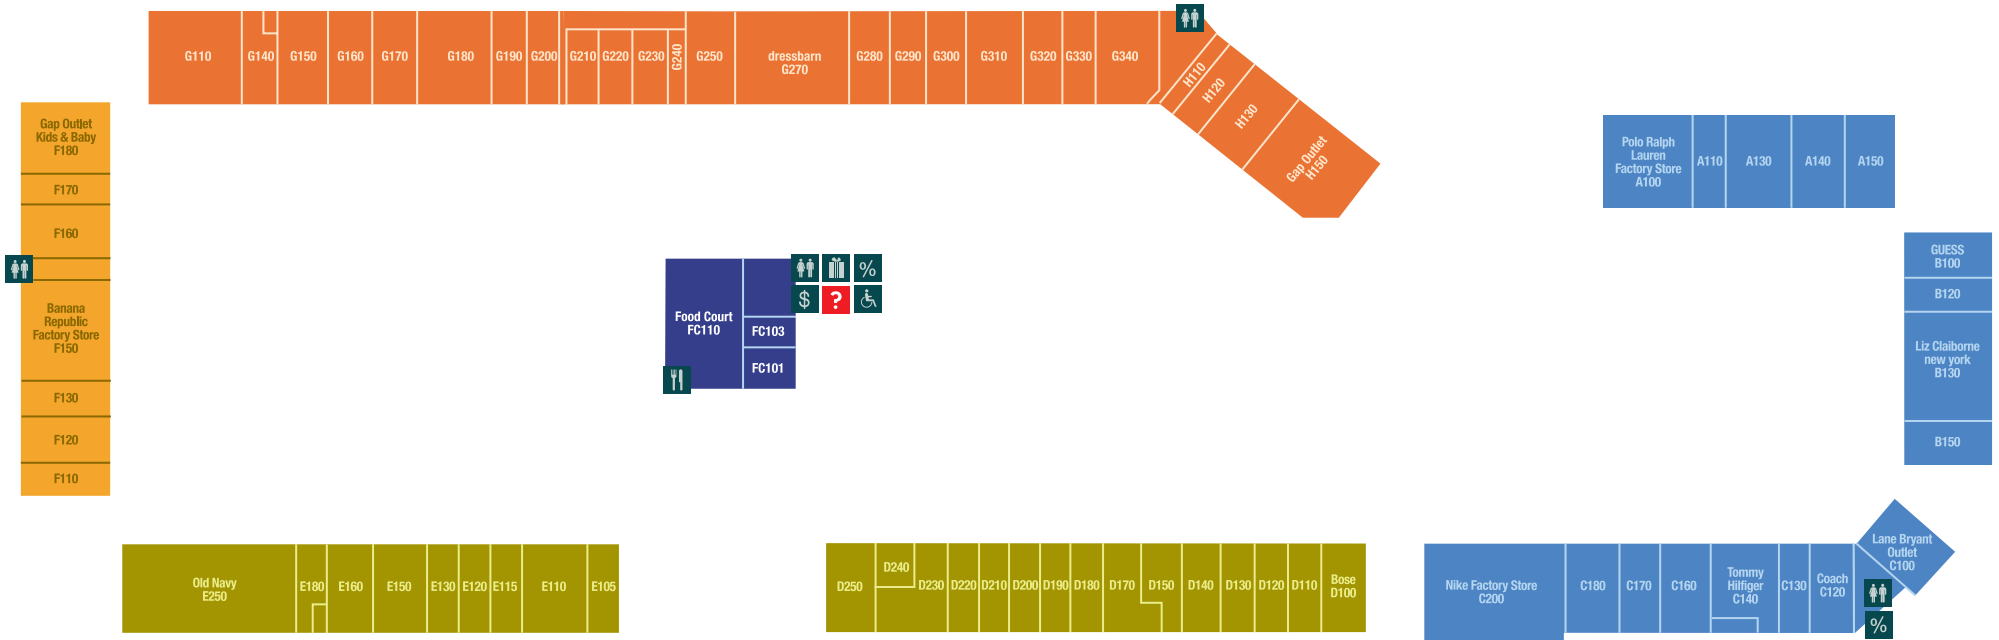

HOWELL, MI

SERVICE LEGEND

- **Shopper Services**
- **ATM**
- **Restrooms**
- **Coupon Books**
- **Purchase Giftcards**
- **Stroller & Wheelchair**
- **Restaurant/Food**