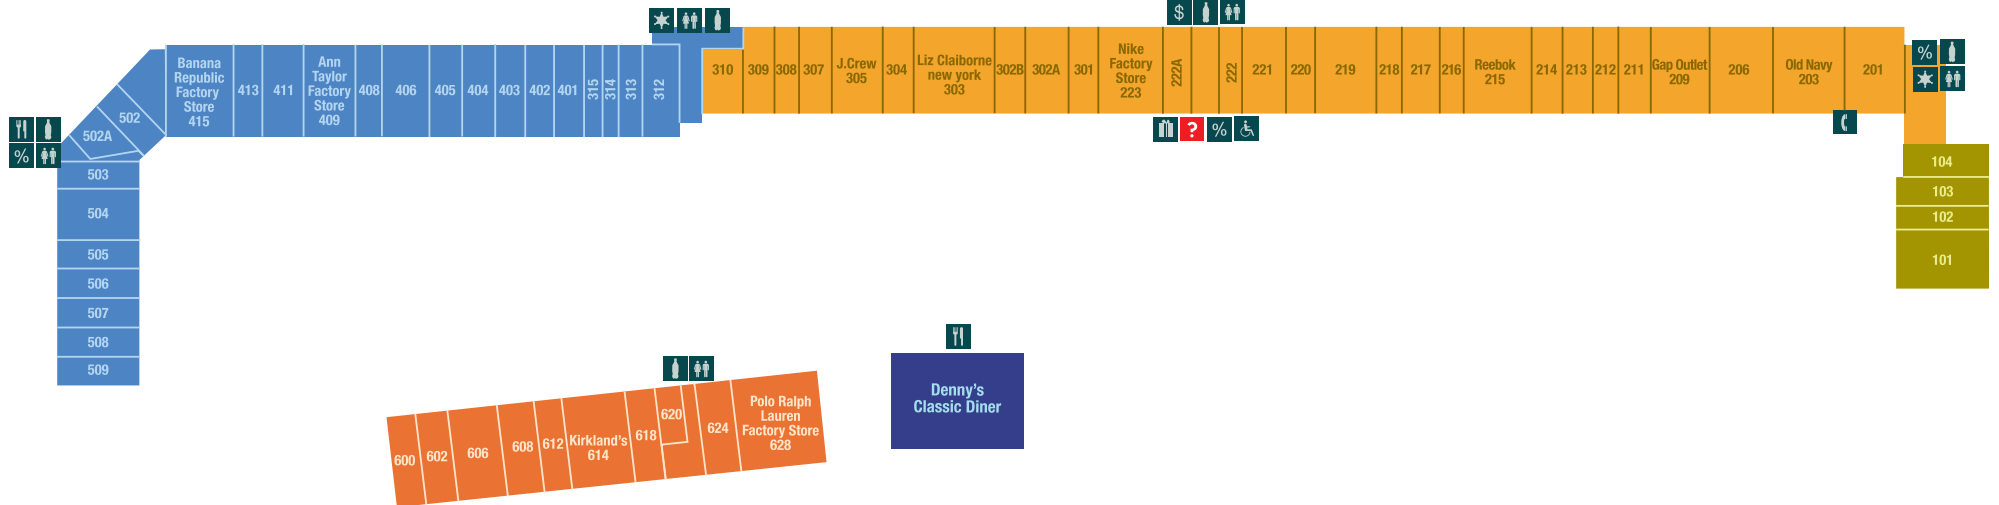

LOCUST GROVE, GA

SERVICE LEGEND

-  Shopper Services
-  ATM
-  Restrooms
-  Coupon Books
-  Purchase Giftcards
-  Stroller & Wheelchair
-  Restaurant/Food
-  Vending Machine
-  Police Substation

Store Name	Suite	Phone
\$5 Christian Book Sale	101	(678) 492-5577
Aeropostale	411	(678) 583-8736
Ann Taylor Factory Store	409	(678) 583-6761
As Seen On TV Museum	103	(770) 898-3601
Banana Republic Factory Store	415	(678) 432-5277
Bass	219	(770) 914-2501
Bath & Body Works	213	(678) 583-5066
BCBGMAXAZRIA Final Cut	313	(770) 898-9979
Beauty Express	618	(770) 914-5623
Bon Worth	413	(770) 914-1444
Carter's	103	(770) 957-2728
Charlotte Russe	207	(770) 288-3380
Children's Place, The	608	(770) 954-3095
Claire's	218	(770) 957-7476
Coach Factory	507	(770) 305-9407
College Collectibles	201	(678) 610-5214
Cookie Barn	502A	(770) 898-9040
Corningware Corelle Revere Factory Store	304	(770) 954-0238
Denny's	See Map	(678) 432-4417
dressbarn	504	(770) 914-1937
dressbarn Woman	504	(770) 914-1937
Easy Spirit Outlet	308	(770) 898-3619
Eddie Bauer Outlet	307	(770) 914-8808
Factory Brand Shoes	310	(770) 914-2672
Fossil	212	(678) 583-8982
Gap Outlet	209	(678) 583-0726
General Nutrition Center	315	(770) 914-6700
Gymboree Outlet	302B	(770) 914-7715
Haggar	216	(770) 957-0011
HANESbrands	221	(770) 914-0666
Harry & David	222A	(678) 583-1088
J.Crew	305	(770) 914-3831
Jockey	408	(770) 914-8787
Jones New York	505	(770) 957-3410
Kasper	506	(770) 957-9252