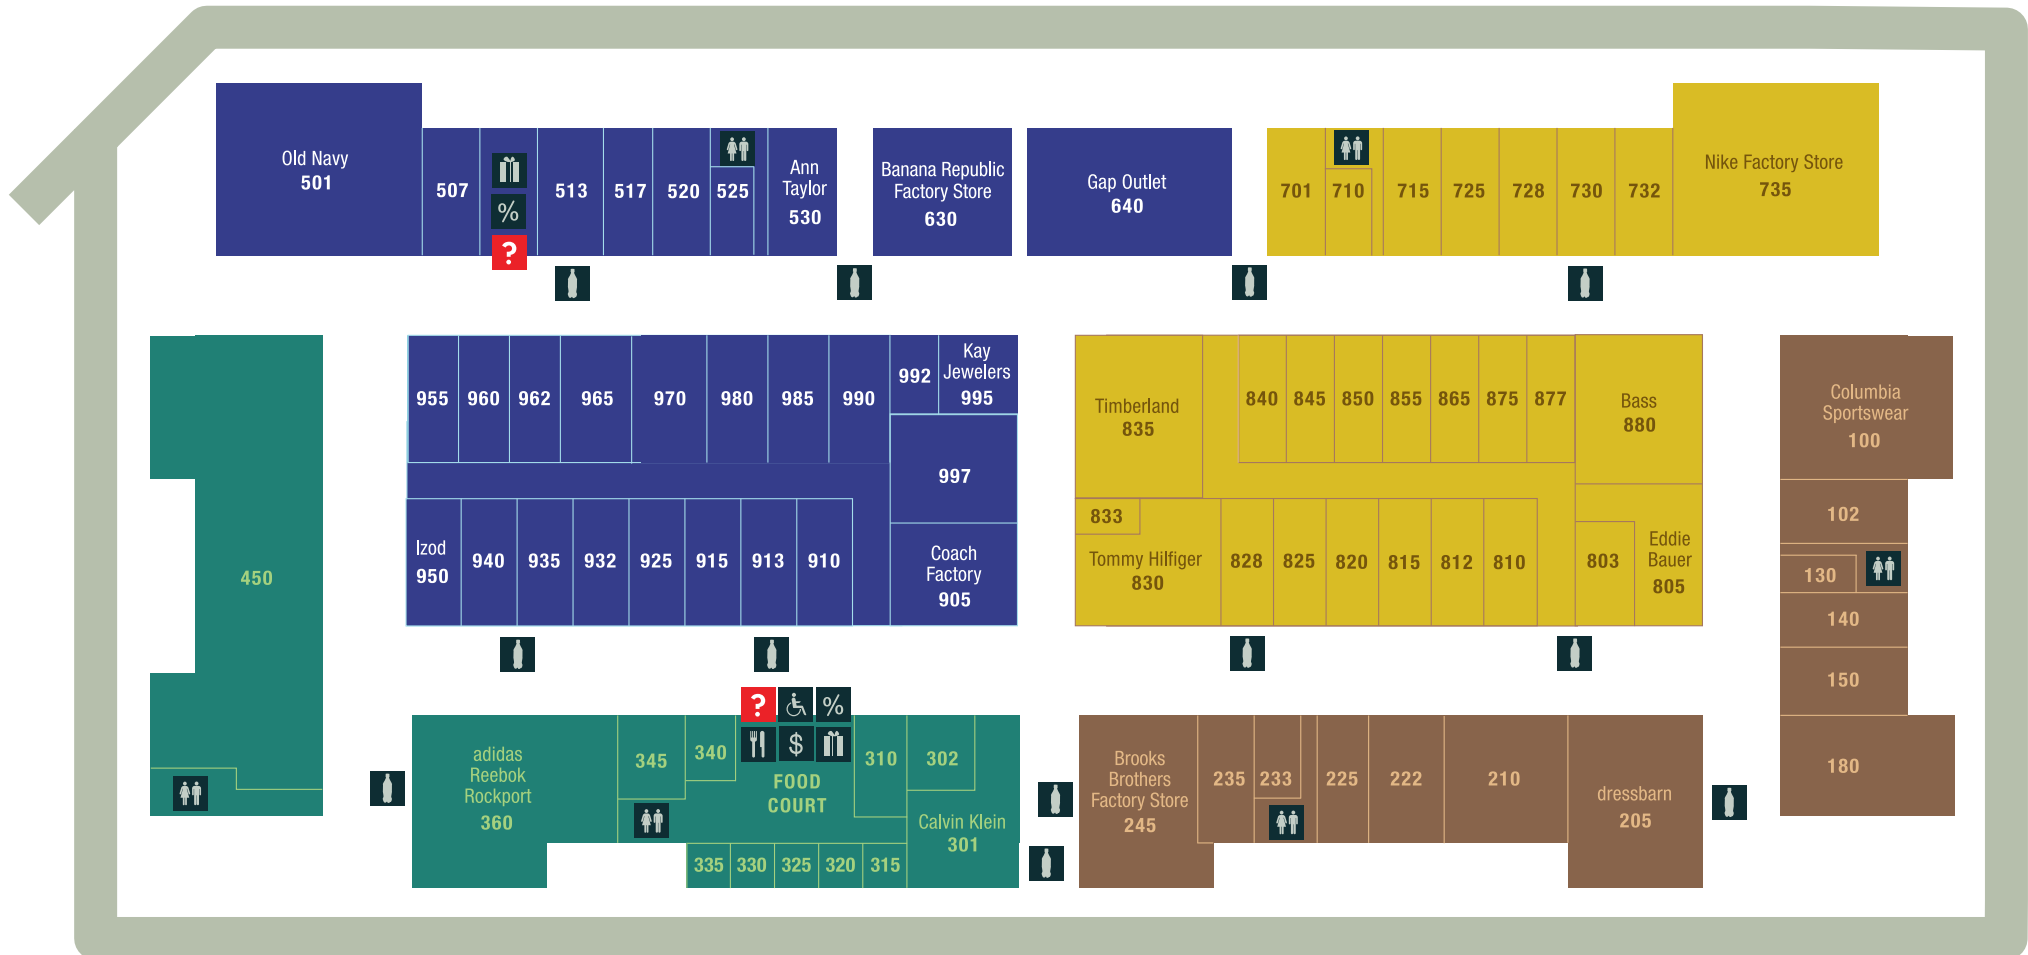

Store Name	Suite	Phone
adidas	360	(724) 222-1549
Aeropostale	955	(724) 222-9646
American Country Collection	517	(724) 225-4848
American Eagle Outfitters	913	(724) 225-0856
Ann Taylor Factory Store	530	(724) 222-1273
Auntie Anne's	NEW 710	(724) 228-8528
Banana Republic Factory Store	630	(724) 228-5603
Bass	880	(724) 222-1775
Bath & Body Works	845	(724) 229-5492
Bose Factory Store	875	(724) 225-0846
Brooks Brothers Factory Store	245	(724) 225-0239
Burlington Brands	990	(724) 225-0705
Calendar Club + Go! Toys & Games	925	(724) 222-3876
Calvin Klein	301	(724) 222-3117
Carter's	960	(724) 225-0408
Casual Male XL Outlet	725	(724) 225-4813
Children's Place, The	210	(724) 225-1695
Claire's	932	(724) 222-2493
Clarks Bostonian	150	(724) 222-6209
Coach Factory	905	(724) 223-7840
Columbia Sportswear Company	100	(724) 228-2143
Converse	732	(724) 225-8001
Corningware Corelle Revere Factory Store	513	(724) 222-5381
Cosmetics Company	803	(724) 229-3012
Crocs Outlet	730	(724) 222-3600
Designer Fragrances & Cosmetic Co.	828	(724) 223-8703
Direct Tools	NEW 507	(724) 229-6140
dressbarn	205	(724) 225-0943
Easy Spirit Outlet	985	(724) 225-4713
ecco	850	(724) 222-5613
Eddie Bauer Outlet	805	(724) 228-6435
Factory Brand Shoes	825	(724) 222-6715
Fragrance Outlet	310	(724) 222-6304
Fudgie Wudgie	130	(724) 228-1100
Gap Outlet	640	(724) 223-7823

Store Name	Suite	Phone
Sunglass Hut	833	(724) 228-7017
Timberland Factory Store	835	(724) 228-1149
Tommy Hilfiger Company Stores	830	(724) 222-8560
Totes	233	(724) 222-8014
Ultra Diamonds	302	(724) 225-0500
Van Heusen	877	(724) 222-2555
Villa Pizza	325	(724) 229-3343
Wilson's Leather Outlet	225	(724) 228-0574
Wok & Roll	320	(724) 225-8218