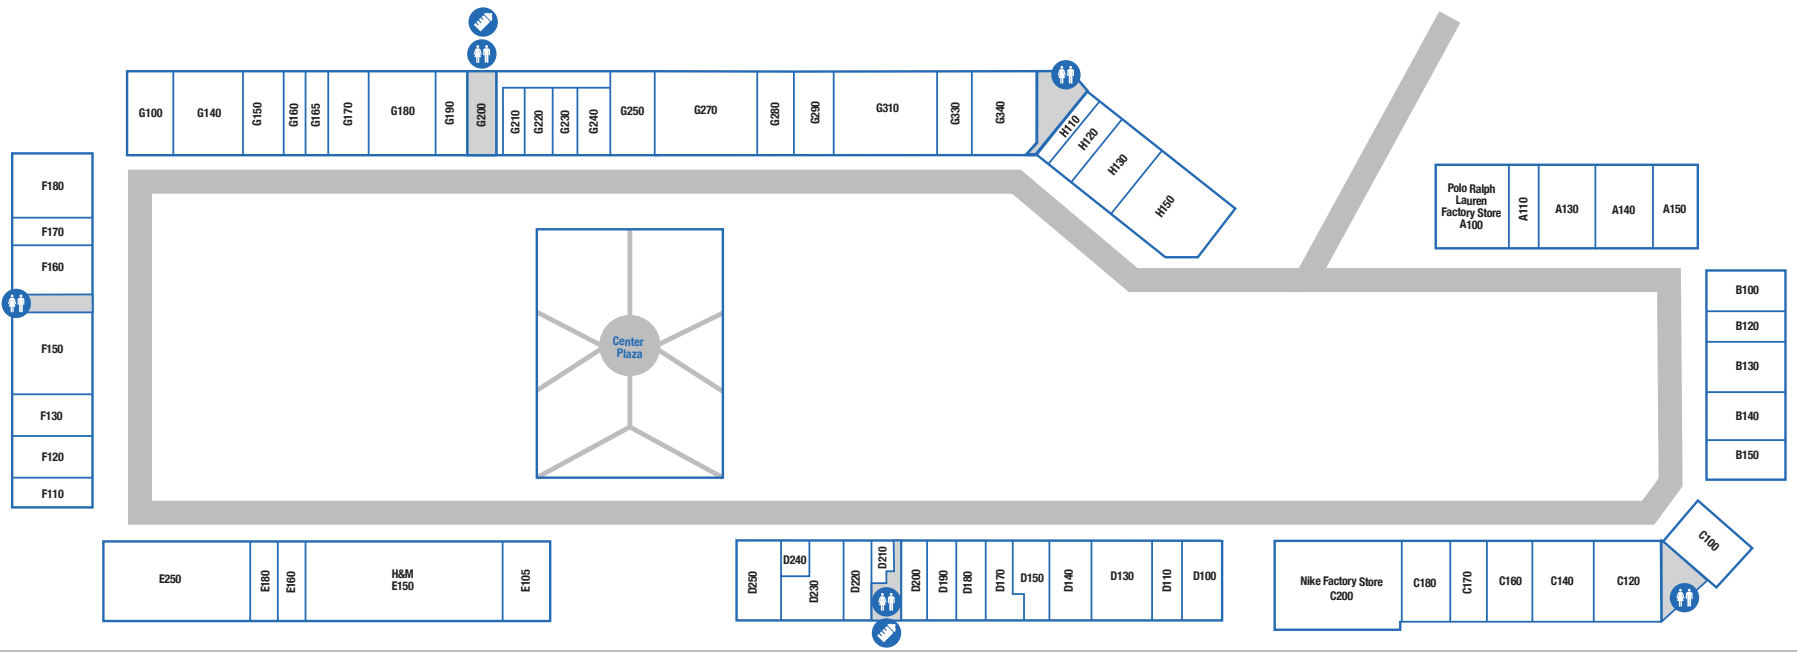

CENTER MAP

Restrooms

Mothers' Room

ACCESSORIES & JEWELRY

G140	American Eagle Outfitters	(517) 552-3033
B130	Ann Taylor Factory Store	(517) 540-6386
D190	Chico's Outlet	(517) 540-0544
E180	Claire's	(517) 545-3675
C120	Coach	(517) 552-4949
G270	Columbia Factory Store	(517) 338-3100
B120	Francesca's	(517) 586-0011
B100	Guess Factory Store	(517) 546-2933
E150	H&M	(855) 466-7467
G160	Hot Topic	(517) 552-7206
D230	J.Crew Crewcuts Factory	(517) 548-4894
G330	Just Cozy	
G230	Kay Jewelers Outlet	(517) 545-3650
D100	Levi's Outlet	(517) 548-9383
G210	Lids	(517) 376-3710
B140	Loft Outlet	(517) 540-6393
C180	Michael Kors	(517) 545-7547
D240	Pandora	(517) 672-5152
D210	Sunglass Hut	(517) 552-6050
D110	White House Black Market	(517) 338-3440

APPAREL

H130	Adidas	(517) 537-2753
G140	American Eagle Outfitters	(517) 552-3033
B130	Ann Taylor Factory Store	(517) 540-6386
F150	Banana Republic Factory	(517) 540-6047
D180	Casual Male XL Outlet	(517) 545-3594
D190	Chico's Outlet	(517) 540-0544
C120	Coach	(517) 552-4949
G270	Columbia Factory Store	(517) 338-3100
G170	Daily Thread	(612) 393-2044
G340	Eddie Bauer Outlet	(517) 552-9206
B120	Francesca's	(517) 586-0011
H150	Gap Outlet	(517) 545-1780
B100	Guess Factory Store	(517) 546-2933
E150	H&M	(855) 466-7467
G310	Hanesbrands	(517) 545-1710
G160	Hot Topic	(517) 552-7206
D230	J.Crew Crewcuts Factory	(517) 548-4894
G280	Jockey	(517) 545-8672
G330	Just Cozy	
D100	Levi's Outlet	(517) 548-9383
G210	Lids	(517) 376-3710
B140	Loft Outlet	(517) 540-6393
F160	Maurices	(517) 540-9644
D170	Merrell	(517) 545-5007
C180	Michael Kors	(517) 545-7547
C200	Nike Factory Store	(517) 552-6453
E250	Old Navy Outlet	(517) 552-1376
A100	Polo Ralph Lauren	(517) 546-7570
H120	Skechers	(517) 545-5715
C100	The Uniform Outlet	(517) 552-4982
C140	Tommy Hilfiger	(517) 552-6475
D130	Under Armour	(517) 552-3865
D110	White House Black Market	(517) 338-3440